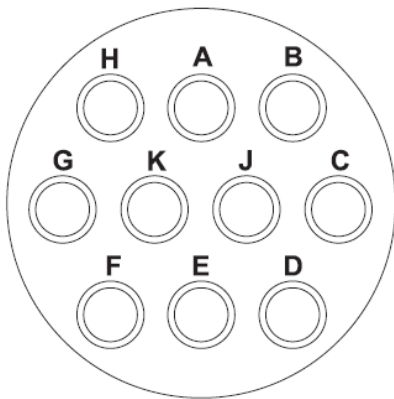

**MIL-C-26482 PIN-TO-PIN (MIRROR)
12-10 (10 PIN)**

A-A
B-H
C-G
D-F
E-E
K-J

10

10 #20
Service I

10

10 #20
Service I

MIL-C-26482 PIN-TO-PIN (MIRROR) 14-19 (19 PIN)

A-A
B-M
C-L
D-K
E-J
F-H
G-G
H-J
T-S
U-R
V-V
N-P

19

19 #20
Service I

19

19 #20
Service I

**MIL-C-26482 PIN-TO-PIN (MIRROR)
16-26 (26 PIN)**

A-A
B-R
C-P
D-N
E-M
F-L
G-K
H-J
T-S
U-a
V-Z
b-b
c-c
Y-W
X-X

26

**26 #20
Service I**