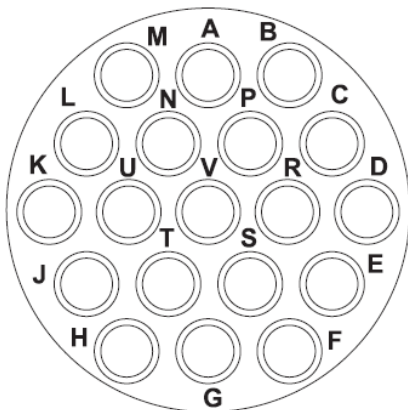

**MIL-C-26482 PIN-TO-PIN (MIRROR)
12-10 (10 PIN)**

A-A
B-H
C-G
D-F
E-E
K-J

10

10 #20
Service I

10

10 #20
Service I

MIL-C-26482 PIN-TO-PIN (MIRROR) 14-19 (19 PIN)

A-A
B-M
C-L
D-K
E-J
F-H
G-G
H-J
T-S
U-R
V-V
N-P

19

19 #20
Service I

19

19 #20
Service I

**MIL-C-26482 PIN-TO-PIN (MIRROR)
16-26 (26 PIN)**

A-A
B-R
C-P
D-N
E-M
F-L
G-K
H-J
T-S
U-a
V-Z
b-b
c-c
Y-W
X-X

26

**26 #20
Service I**