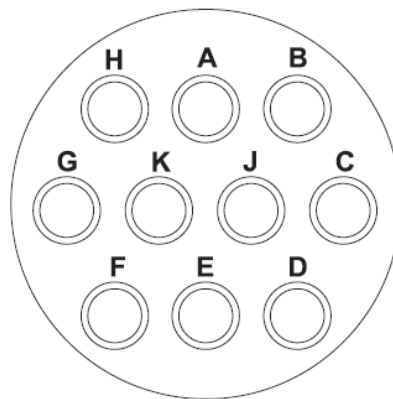

**MIL-C-26482 PIN-TO-PIN (MIRROR)
12-10 (10 PIN)**

A-A
B-H
C-G
D-F
E-E
K-J

10

10 #20
Service I

10

10 #20
Service I

MIL-C-26482 PIN-TO-PIN (MIRROR) 14-19 (19 PIN)

A-A
B-M
C-L
D-K
E-J
F-H
G-G
H-J
T-S
U-R
V-V
N-P

19

19 #20
Service I

19

19 #20
Service I

**MIL-C-26482 PIN-TO-PIN (MIRROR)
16-26 (26 PIN)**

A-A
B-R
C-P
D-N
E-M
F-L
G-K
H-J
T-S
U-a
V-Z
b-b
c-c
Y-W
X-X

26

**26 #20
Service I**